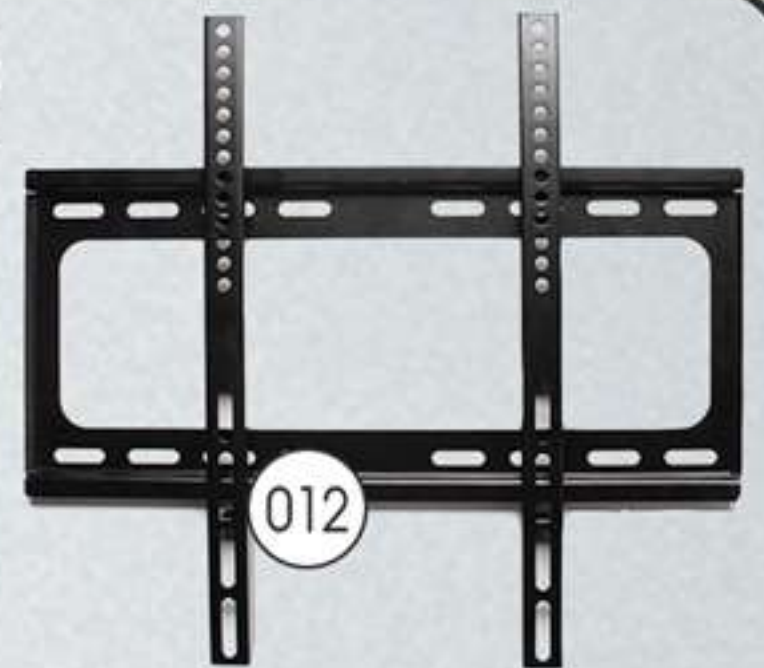

# neoniQ

**neoniQ**  
LED TV Wall Bracket  
14" to 42"  
Model: N-TVBF1442

011

**neoniQ**  
LED TV Wall Bracket  
32" to 65"  
Model: N-TVBF3265

012

**DStv**  
HD Decoder & Dish  
Model: RMIVHD9  
(With Voucher)