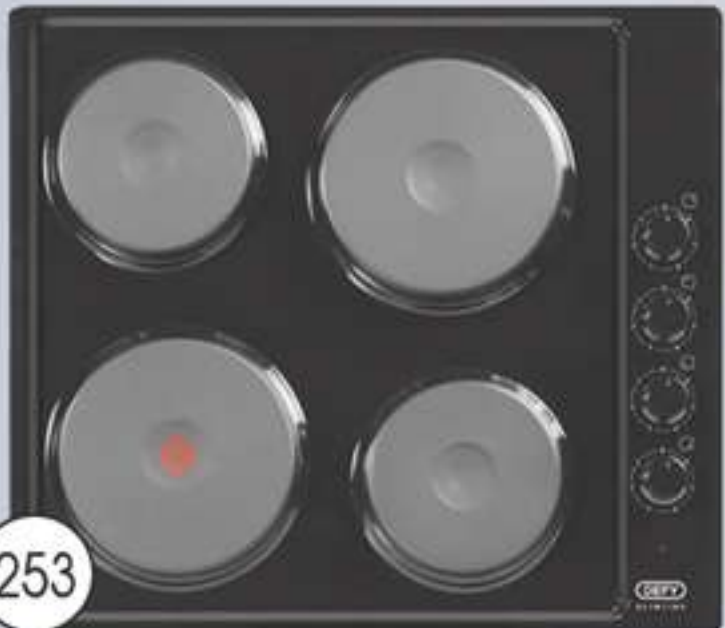

**DEFY**

Gas Stove 4 Burner  
Model: DGS568 (Black)

**DEFY**

Believe in better

247  
Cookerhood 600  
Model: DCH290  
(Black)

248  
Hob NCP Slimline  
Model: DHD332 (Black)  
(No Control Panel)

252  
Oven U/Counter  
600U Slimline  
Model: DBO482E  
(Black)