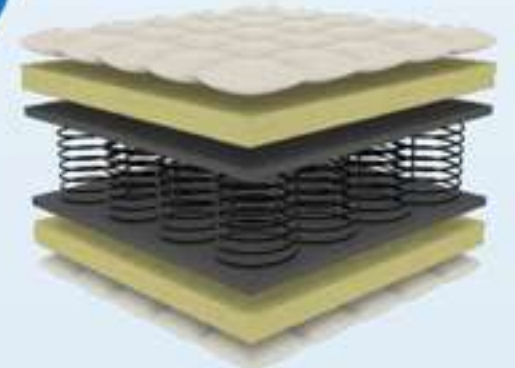

# Truform

12 YEAR WARRANTY

180

**Postureflex**

- Base Set Spring Double Mattress Features:

- 90kg Per Person
- 12 Year Service Warranty
- 1 Year Guarantee

15 YEAR WARRANTY

181