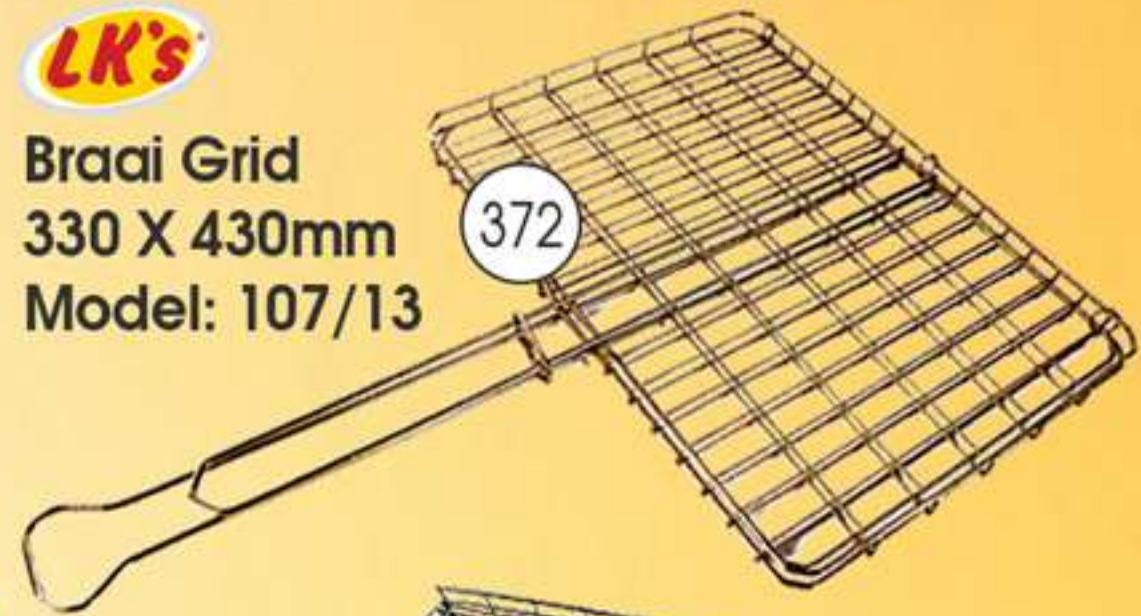

LK's
Casserole
Oval Enamel
Model: 118/16