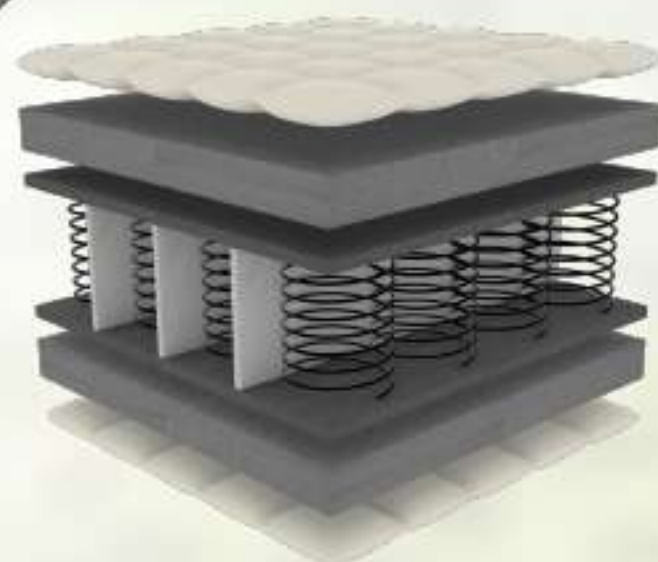

MODERN BOARDS

224

Hotelier

- Base Set Spring Double
- Mattress Features:
- 110kg Per Person
- 15 Year Service Warranty
- 1 Year Guarantee

225

Camelot

- Base Set Spring Double
- Mattress Features:
- 120kg Per Person
- 20 Year Service Warranty
- 2 Year Guarantee