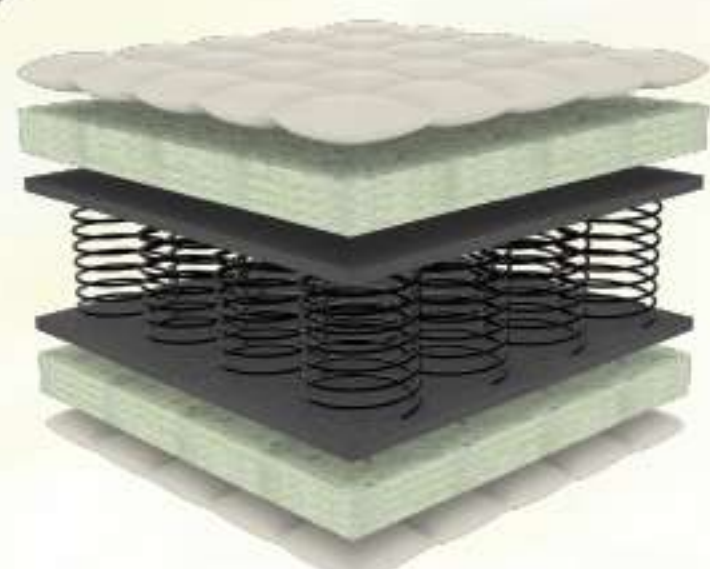

26

227

CAPE BEDDING

Sponge Mattress
Sizes: 92cm/107cm/137cm
Model: Sleepy