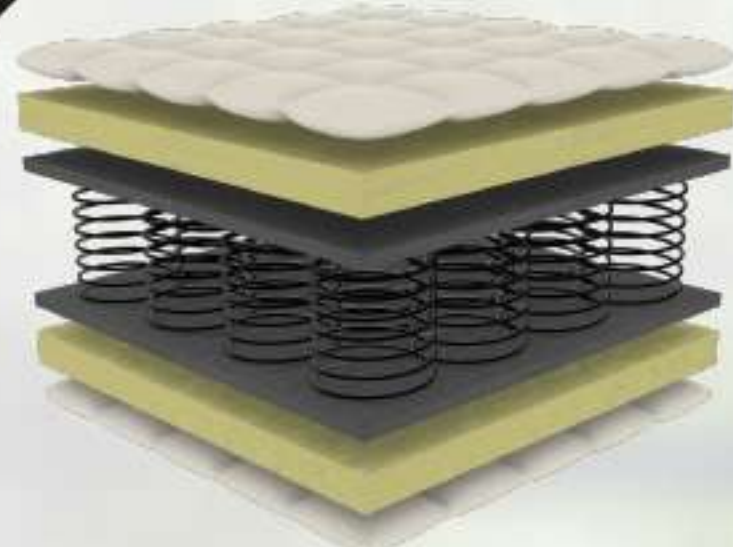

MODERN BOARDS

224

Hotelier

- Base Set Spring Double
- Mattress Features:
- 110kg Per Person
- 15 Year Service Warranty
- 1 Year Guarantee

225

Camelot

- Base Set Spring Double
- Mattress Features:
- 120kg Per Person
- 20 Year Service Warranty
- 2 Year Guarantee