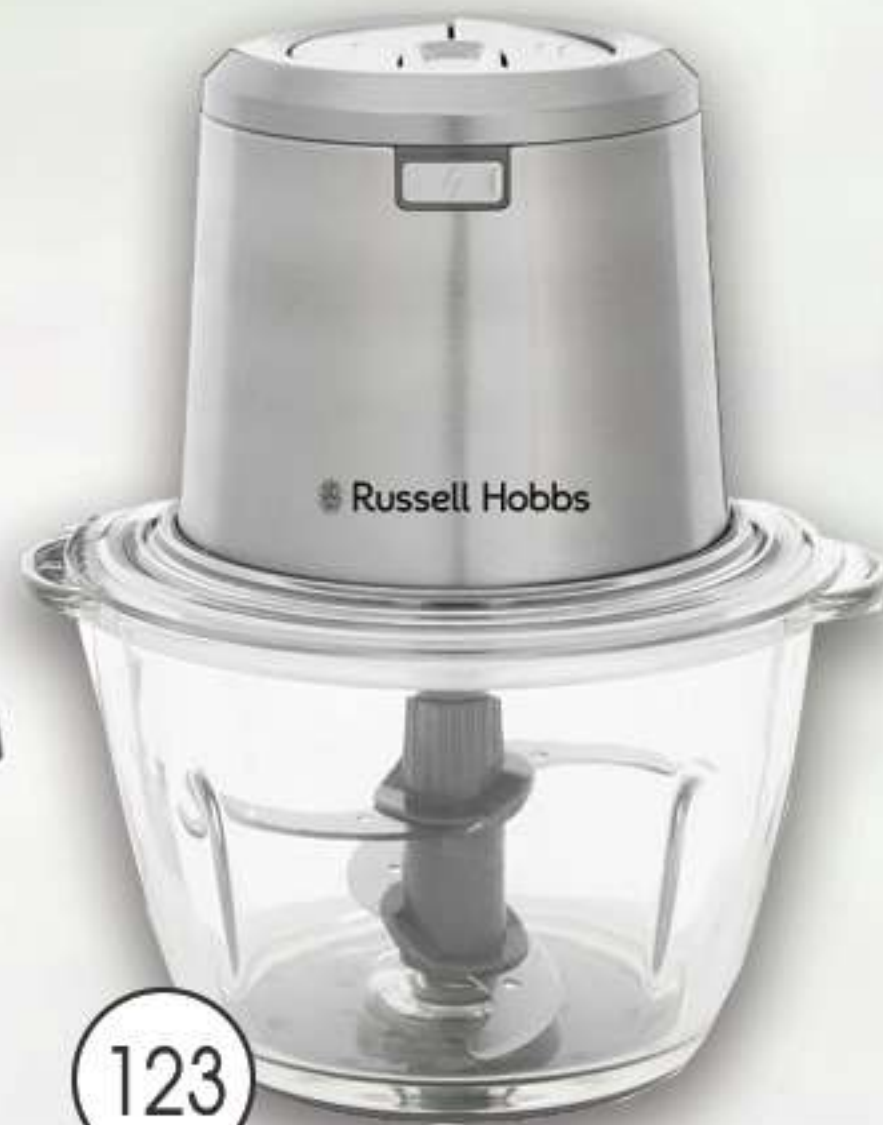

DEFY

120

**Microwave 34L Electronic W/Grill
Model: DMO392 (Metallic)**

**Condere
HOME**

121

**15pc S/Steel
Cookware Set
Model: CDH-001**

salton™
Blender S/Steel W/Mill
Model: SB420E

124 **salton™**
Carving Knife
Model: SEK01